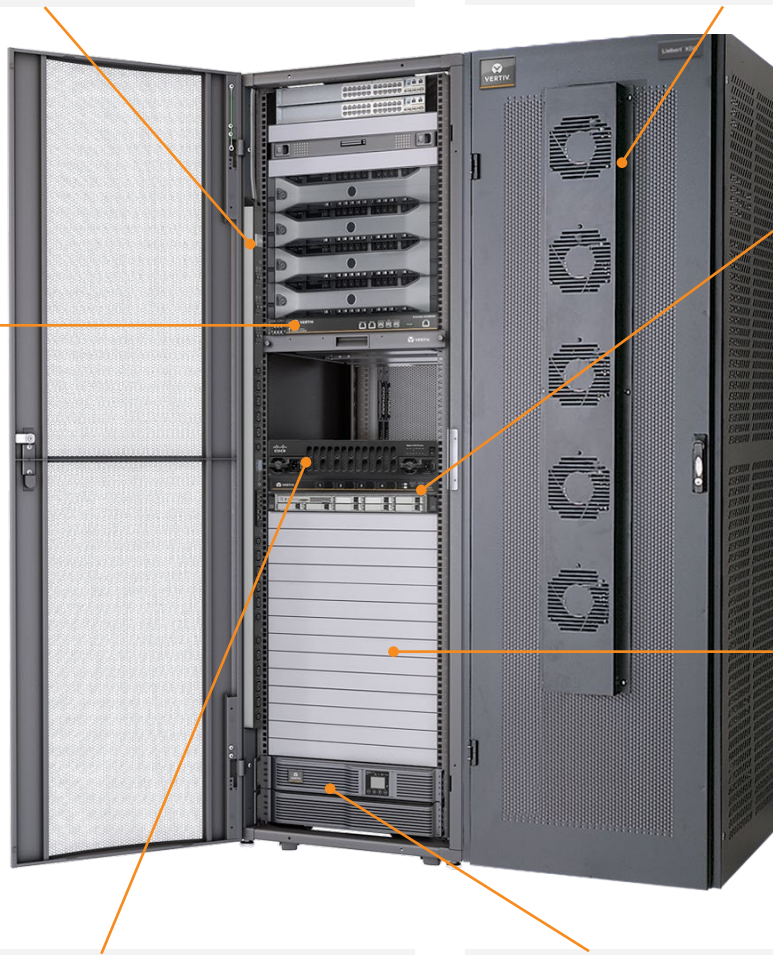

Air Flow Enhancer

With a Liebert XDA placed on the exhaust side of the enclosure, the five high-static fans ensure positive air flow, moving heat out of the enclosure and into the room where it can be removed by the room air conditioning system.

Serial Consoles

The ACS 8000 advanced console server series offers upgraded and advanced features that deliver scalable and high performance solutions for IT administrators. The Avocent ACS 800 serial console system takes Vertiv's renowned enterprise class technologies utilized in data centers around the world and packages the key features into an exciting compact and cost effective form factor.

KVMs

KVM over IP switches provide streamlined, local and remote management, allowing users to control server and serial targets all from a single console. From the Avocent® AV3000 KVM Over IP Switch to the Avocent® HMX High Performance KVM System, Vertiv KVMs provide rapid and secure access to IT systems.

Rack Systems

The DCE™ and DCF™ Optimized Rack Systems are designed to integrate your computing hardware, power management technologies and peripherals in your data center. Both provide superior design and flexibility, allowing optimal data center equipment performance and easy installation.