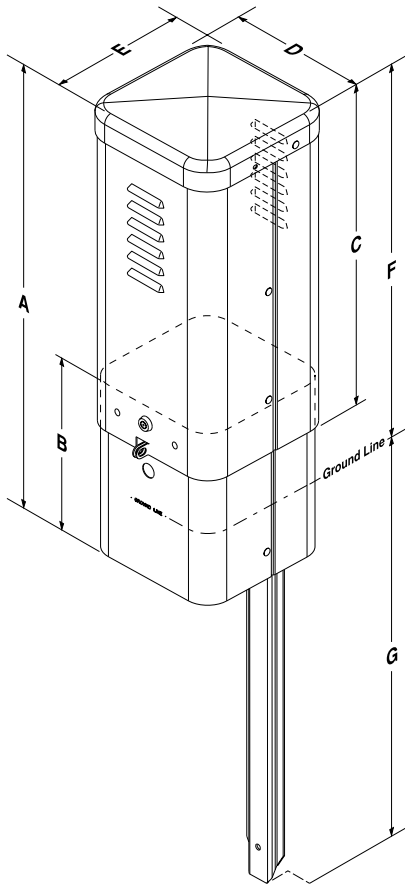

Description

The Emerson Network Power Access 360° line of metal CATV pedestals provides complete access to internally mounted distribution electronics for ease of installation and maintenance.

Available in four sizes to accommodate various distribution requirements, the Access 360° pedestals offer multiple locking options including Star Lock, Slam Lock, and Inner-Tite. They are equipped with preassembled stakes and brackets for a user friendly, ready-to-install system.

Application

Access 360° pedestals are ideal for tap, coupler, splitter and line extender installations.

TV36088M

TV3601212M

Access 360° Metallic Pedestal

Dimensions & Ordering Information

Pedestal Size	— Application —			— Dimensions —						
	Multi-Tap All Vendors	Tap/Splitter All Vendors	Tap/Splitter & Line Ext.	A	B	C	D	E	F	G
TV36067M	√			21-in.	8-in.	13-in.	6.5-in.	7.5-in.	17-in.	18-in.
TV36088M	√	√		25-in.	8-in.	17.5-in.	8-in.	8-in.	21-in.	26-in.
TV3601010M	√	√	√*	28-in.	8-in.	21-in.	10-in.	10-in.	24-in.	26-in.
TV3601212M	√	√	√*	32-in.	8-in.	24-in.	12-in.	12-in.	28-in.	26-in.

Ordering Matrix

Cabinet	TV360 = Access 360° Metallic Pedestals
Size	67 = 6-in. x 7-in. 1010 = 10-in. x 10-in. 88 = 8-in. x 8-in. 1212 = 12-in. x 12-in.
Material	M = Metal
Lock	N = No lock, 7/16-in. hex head bolt (can field install Star Lock or padlock) D8 = Star Lock, 801 series S8 = Slam Lock, 801 series (no padlock) I = Inner-Tite
Bracket	I = I-bracket (6"x7" only) R = Mounting rod T = T-bracket O = Offset rod (10"x10" & 12"x12" only)
Base	E = Extended (8"x8" & 10"x10" only) (8"x8" - A=38" B=21") (10"x10" - A=41" B=21") blank = Standard
Dome (check for availability)	H = High (12"x12" only) (A=40" C=32") blank = Standard - all sizes (see Dimension table)