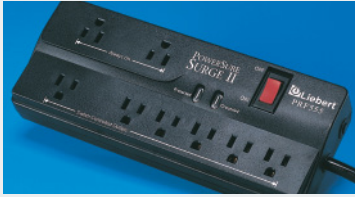

PowerSure® Surge II Specifications

PERFORMANCE	PRF555	NET900T	DSS900T
Joules (bigger is better)	555 J	900 J	900 J
UL 1449 Clamping Voltage (smaller is better)	330 V	330 V	330 V
Peak Surge Current (bigger is better)	48,000 A	72,000 A	72,000 A
IEEE Let-Through Voltage* (smaller is better)	<10 V	<10 V	<10 V
EMI/RFI Filtration (bigger is better)	>50 dB	>50 dB	>40 dB

OTHER FEATURES	PRF555	NET900T	DSS900T
Phone Line Protection	No	Yes	Yes
Cable Protection	No	No	Yes
Number of Receptacles	8	8	8
Number of Always On Receptacles	2	2	2
Thermal Fuses	Yes	Yes	Yes
Reversed Wiring Indicator	Yes	Yes	Yes
Surge Protection Available Indicator	Yes	Yes	Yes
On/Off Switch with Circuit Breaker	Yes	Yes	Yes
Connected Equipment Agreement	$15,000	$30,000	$30,000

Three Models Cover Every Surge Protection Need

The Professional Series **PRF555**

The Best Basic Protection Money Can Buy

Delivers effective, computer-grade power protection for desktop computers, printers, fax machines, point-of-sale systems and other electronic equipment.