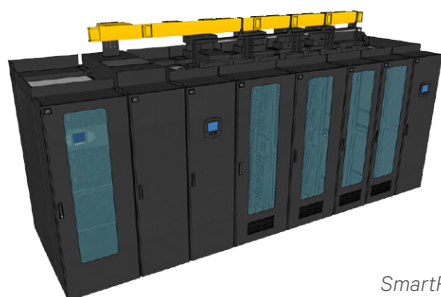

**Global Capabilities**

**Meets Your Goals**

**Maximizes Efficiency**

**Optimizes Performance**

SmartRow DCR

SmartRow DCX

SmartMod

Leveraging our SmartRow™ DCR, SmartRow DCX, and SmartMod™ product families, our global solutions team gives you solutions that are small in footprint but powerful in compute capacity.

Whether you need supplemental data center capacity, remote data centers, or capacity for disaster recovery, Micro data centers at Vertiv give you an all-in-one solution, combining power, cooling, monitoring and racks — that are built for your unique expectations and constraints. We can give you a micro-modular data center that tightly couples both the IT and supporting infrastructure facilities into a self-contained and prefabricated unit.

## WITH VERTIV, YOU CAN EXPECT MICRO DATA CENTERS AND ROOMS THAT ARE:

- Built with self-contained, pre-tested and integrated infrastructure.
- An all-in-one enclosure to optimize your IT services and next-generation networks.
- Deployed inside a building or a building itself — as you choose.