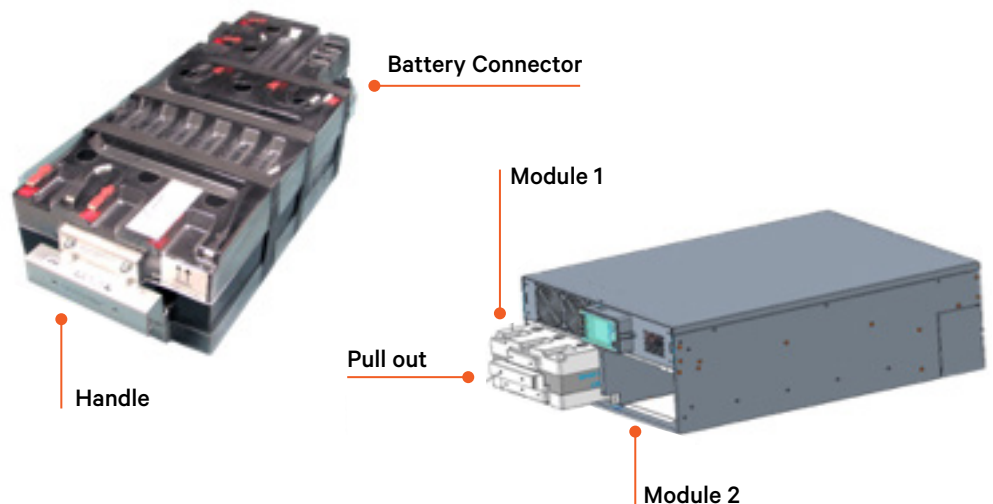

Benefits

Vertiv offers you the possibility to perform the battery replacement on your own and have your battery always perform at best.

Battery Restore

With battery restore you will be able to grant maximum power continuity to your connected loads by simply purchasing the right battery kit for your Vertiv™ Edge single-phase or Liebert® GXT UPS.

By replacing your UPS batteries, you will benefit from:

- Continuity and availability of UPS battery system
- Power continuity to critical loads
- Maximum battery runtime
- UPS optimal performance throughout its entire lifetime
- Maintaining the best performance for your business applications
- Improved power protection.

Ensure your UPS battery provides you with the required runtime, at any time.

The battery is a key element in every UPS and it is critical to grant power continuity to all connected loads, should a power outage occur. Correct UPS usage and maintenance, together with battery replacement at the right time, are essential for smooth and uninterrupted operation in every critical facility from core to edge.

We help you maintain your edge applications with the battery kit replacement options available for Vertiv Edge single-phase and Liebert GXT UPS. Following the indications in the Technical Specification Table, you can simply purchase the right replacement battery kit for your UPS and have your technicians perform the replacement.