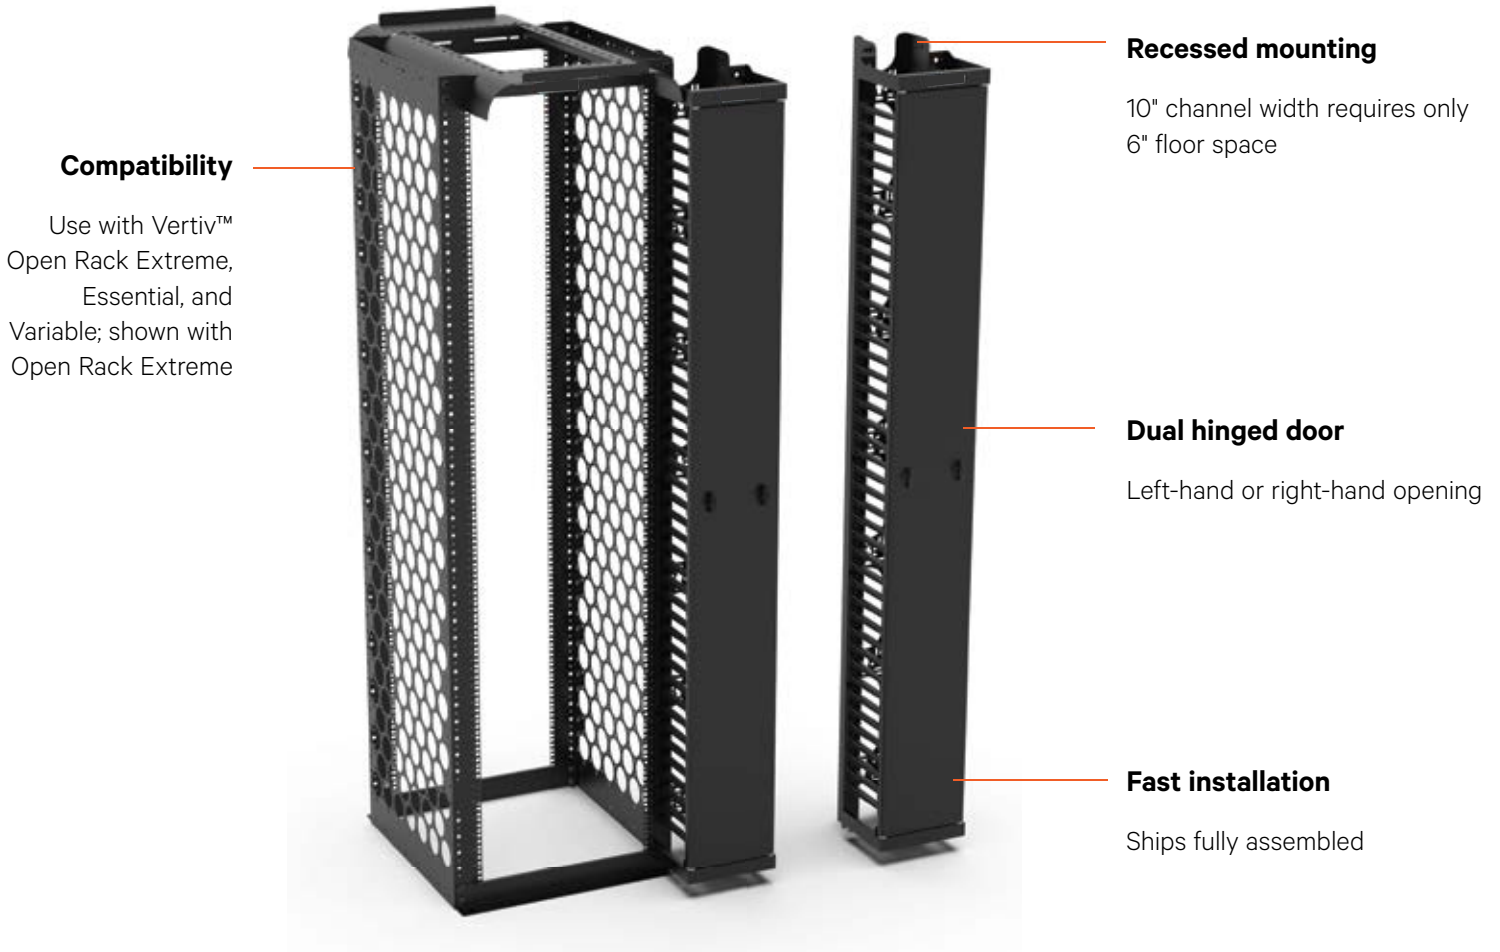

Popular configurations

Specifications

Part No.	RMU	H"	W"	Channel Config.	Color	Cable Fill*
VCMX-45U-1012FO-B	45	96.25	10*	Front Only	Black	82
VCMX-52U-1012FO-B	52	108.5	10*	Front Only	Black	82
VCMX-59U-1012FO-B	59	108.5	10*	Front Only	Black	82
VCMX-45U-1012FO-W	45	96.25	10*	Front Only	White	82
VCMX-52U-1012FO-W	52	108.5	10*	Front Only	White	82
VCMX-59U-1012FO-W	59	108.5	10*	Front Only	White	82

Note: 50% cable fill determined with CAT 6A cables with 0.3 outside diameter. * Manager is recessed when ganged with racks, 6" spacing.

Vertiv.com | Vertiv Headquarters, 505 N Cleveland Ave, Westerville, OH 43082, USA

© 2025 Vertiv Group Corp. All rights reserved. Vertiv™ and the Vertiv logo are trademarks or registered trademarks of Vertiv Group Corp. All other names and logos referred to are trade names, trademarks or registered trademarks of their respective owners. While every precaution has been taken to ensure accuracy and completeness here, Vertiv Group Corp. assumes no responsibility, and disclaims all liability, for damages resulting from use of this information or for any errors or omissions. Specifications, rebates and other promotional offers are subject to change at Vertiv's sole discretion upon notice.