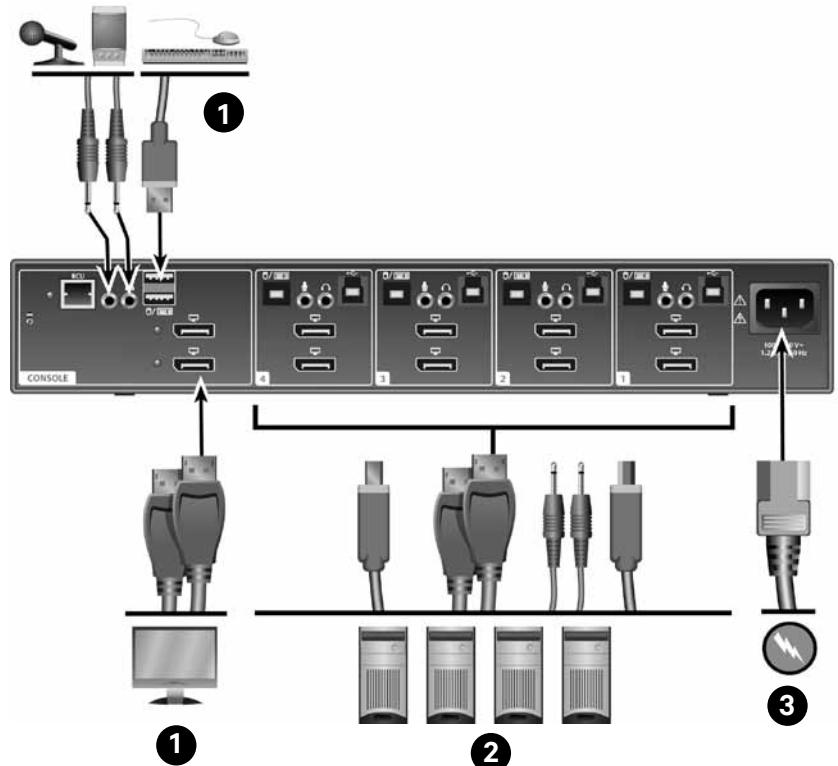

VERTIV™ AVOCENT® SV 220D/240D/340D

2- and 4-Port DisplayPort KVM Switches

Quick Installation Guide

The following instructions will help you install your Vertiv™ Avocent® SV 220D/240D/340D switch.

1. Connecting local peripherals

Turn off all computers you plan to use with your SV 220D/240D/340D switching system. Plug the monitor cable into the appropriate CONSOLE port on the back of the switch. Plug the USB keyboard and mouse cables, two audio cables (speakers/headsets and microphone) into the appropriate ports.

2. Connecting computers to the switch

Make sure all computers are turned off. Plug the monitor, audio cables, keyboard and mouse cables from the corresponding computer into one of the ports on the switch. Repeat for all computers.

3. Turning on your system

Turn the monitor on. Plug the power supply cord into the switch. Plug the other end of the power supply cord into an AC wall outlet. The display diagnostic LED should be solid green a few seconds after power is applied. This indicates the display EDID information has been captured and secured.

4. Turning on the computers

Turn on all the attached computers and check for display and peripheral functionality.

5. Operating your switch

When the computers are turned on, the computer connected to port 1 will be displayed on the monitor. You can control the SV switch by using the front panel push-buttons.

Vertiv™ Avocent® SV 340D Dual-Head Switch Shown